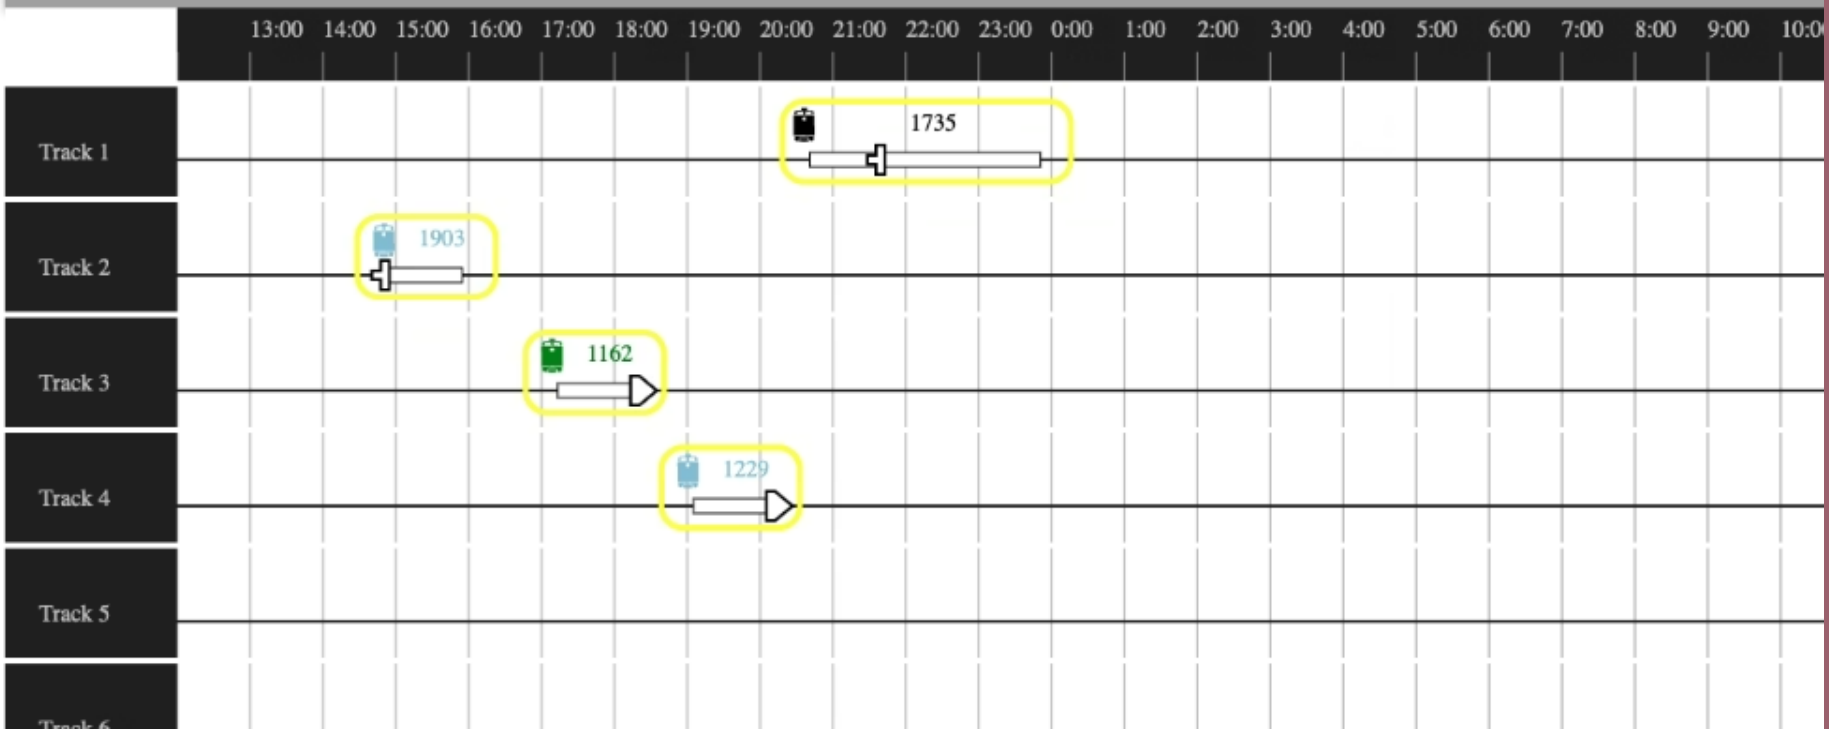

OTHER PENDING SCHEDULING

	Shunting to terminal	2023-06-05
MT operation interval		

Yard Coordination System 2.0

Inlogging

Version: 0.0.1-SNAPSHOT

Yard Coordination System 2.0

Version: 0.0.1-SNAPSHOT

From date/time

2023-10-09 13:00

Range in hours

24

Tracks Map Viewer

Tracks Map Viewer

13:00 14:00 15:00 16:00 17:00 18:00 19:00 20:00 21:00 22:00 23:00 0:00 1:00 2:00 3:00 4:00 5:00 6:00 7:00 8:00 9:00 10:00 11:00 12:00 13:00

Update Train Information

Train Operation Number	1735
Arrival	2023-10-09 21:42:44
Departure	-
Track number	1
Track Reservation Starting Time	From date/time 2023-10-09 21:40
Track Reservation Ending Time	From date/time 2023-10-09 22:50