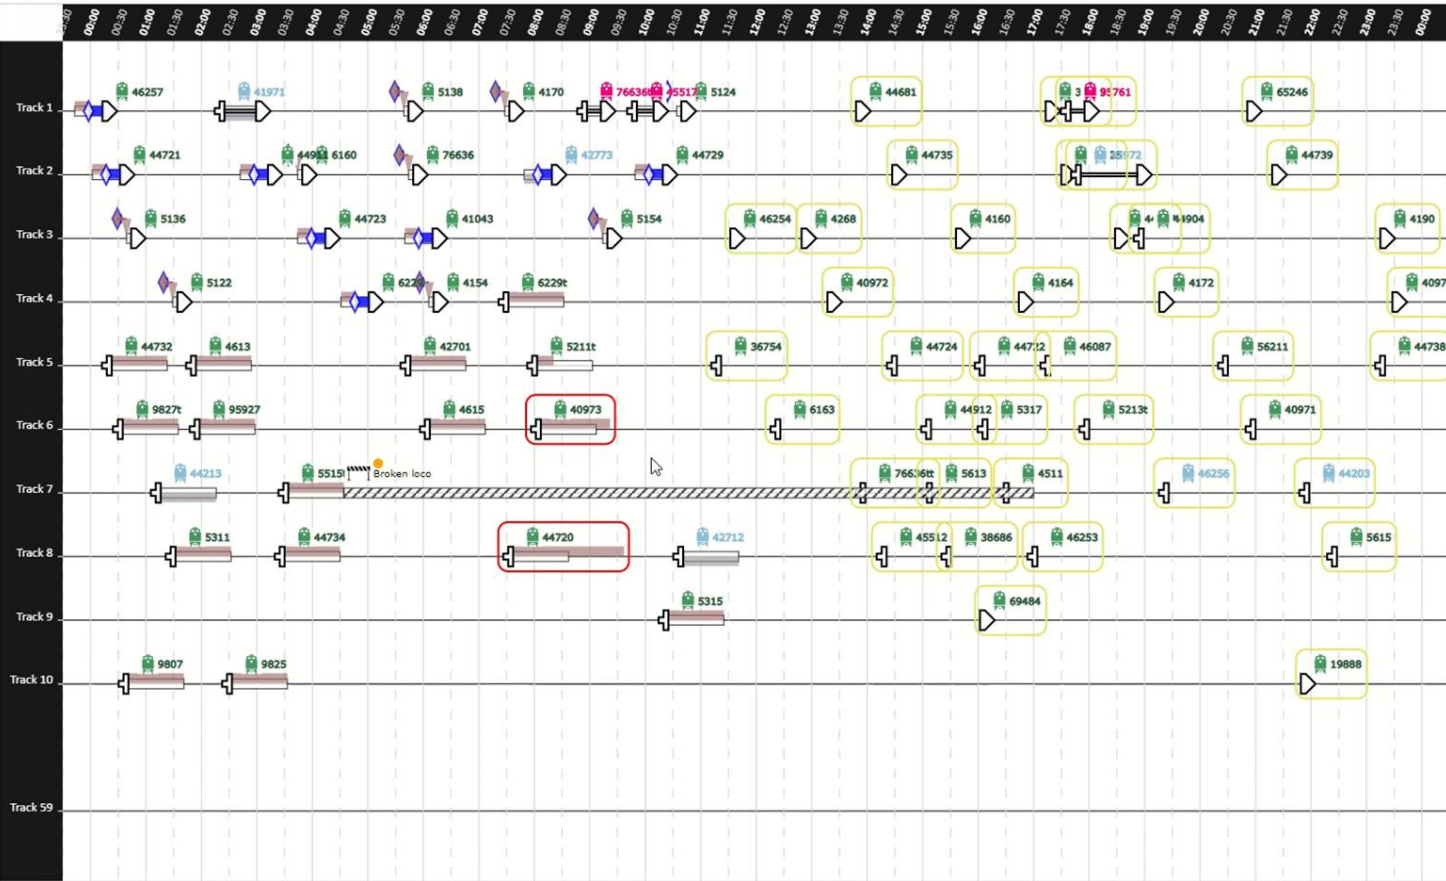

TRACKS MAP VIEWER

CONFLICTS

44720	2023-06-05
CY ops. interval incompatible w. reserv. interval	
40973	2023-06-05
CY ops. interval incompatible w. reserv. interval	
5613	2023-06-06
Estimated arr/dep time outside reserv. interval	

TRAIN PENDING SCHEDULING

36754	2023-06-05
A/D-yard reservation interval	
46254	2023-06-05
A/D-yard reservation interval	
Driver ready time	
6163	2023-06-05
A/D-yard reservation interval	
4268	2023-06-05
A/D-yard reservation interval	

OTHER PENDING SCHEDULING