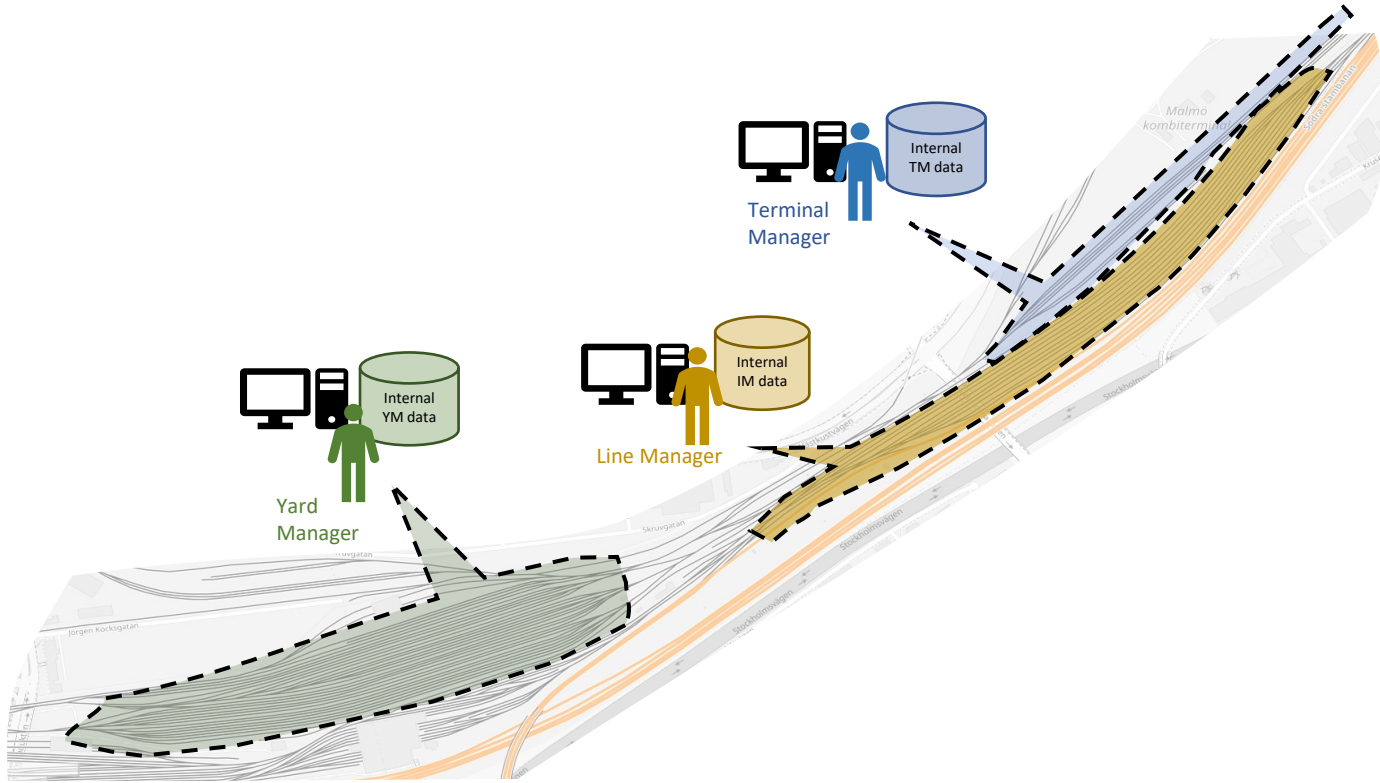

Samplanering på Malmö godsbangård med YCS

Sara Gestrelus, RISE
Martin Joborn, RISE

**RI.
SE**

Malmö rangerbangård

Malmö rangerbangård

Malmö rangerbangård: dagens situation

Malmö rangerbangård: YCS

Malmö rangerbangård: YCS

Update Train Information

Train Operation Number	1735
Arrival	2023-10-09 21:42:44
Departure	-
Track number	1
Track Reservation Starting Time	From date/time 2023-10-09 21:40
Track Reservation Ending Time	From date/time 2023-10-09 22:50